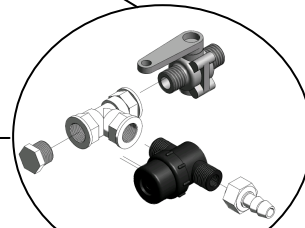

MS003 Sprayer Body Spares Diagram (Important! When ordering spares, please quote sprayer model and serial number)

SP/SP/LID
Mini-Spray lid assembly

SP/SP/MS003/02
Ball valve spares kit

SP/SP/MS003/01
Pressure regulator spares
(c/w gauge & relief valve)

SP/SP/MS003/03
As above, without gauge

SP/SP/MS003/04
Agitation components

SP/SP/MS003/7/9
11.3 l/min pump assembly

SP/SP/MINI/HL
Hand lance assembly

SP/SP/MS003/7/9/FILTER
Filter spares kit

SP/SP/MS003/7/9/FILTERBV
Filter & ball valve spares kit