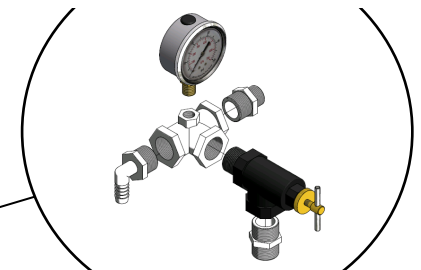

MS003 Sprayer Body Spares Diagram (Important! When ordering spares, please quote sprayer model and serial number)

SP/SP/LID
Mini-Spray lid assembly

SP/SP/MS003/02
Ball valve spares kit

SP/SP/MS003/01
Pressure regulator spares
(c/w gauge & relief valve)

SP/SP/MS003/03
As above, without gauge

SP/SP/MS003/04
Agitation components

SP/SP/MS003/7/9
11.3 l/min pump assembly

SP/SP/MINI/HL
Hand lance assembly

SP/SP/MS003/7/9/FILTER
Filter spares kit

SP/SP/MS003/7/9/FILTERBV
Filter & ball valve spares kit