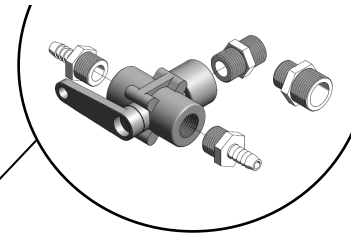

MS003 Sprayer Body Spares Diagram (Important! When ordering spares, please quote sprayer model and serial number)

SP/SP/LID
Mini-Spray lid assembly

SP/SP/MS003/02
Ball valve spares kit

SP/SP/MS003/01
Pressure regulator spares
(c/w gauge & relief valve)

SP/SP/MS003/03
As above, without gauge

SP/SP/MS003/04
Agitation components

SP/SP/MS003/7/9
11.3 l/min pump assembly

SP/SP/MINI/HL
Hand lance assembly

SP/SP/MS003/7/9/FILTER
Filter spares kit

SP/SP/MS003/7/9/FILTERBV
Filter & ball valve spares kit