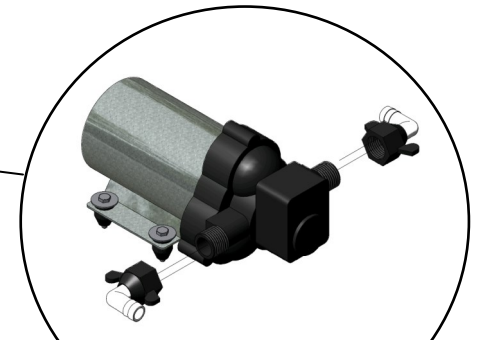

MS003 Sprayer Body Spares Diagram (Important! When ordering spares, please quote sprayer model and serial number)

SP/SP/LID
Mini-Spray lid assembly

SP/SP/MS003/02
Ball valve spares kit

SP/SP/MS003/01
Pressure regulator spares
(c/w gauge & relief valve)

SP/SP/MS003/03
As above, without gauge

SP/SP/MS003/04
Agitation components

SP/SP/MS003/7/9
11.3 l/min pump assembly

SP/SP/MINI/HL
Hand lance assembly

SP/SP/MS003/7/9/FILTER
Filter spares kit

SP/SP/MS003/7/9/FILTERBV
Filter & ball valve spares kit