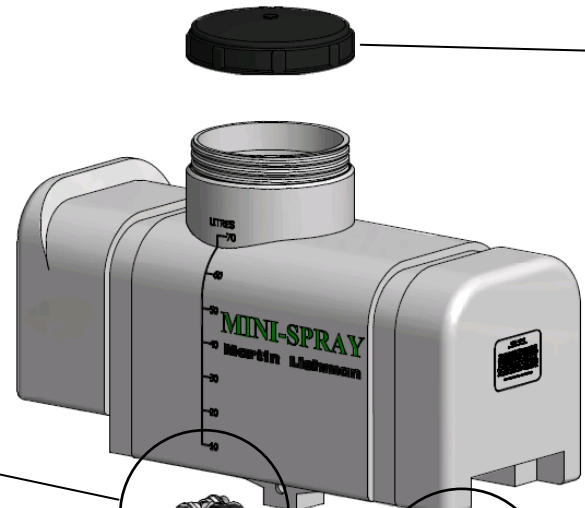

Mini Basic Sprayer Body Spares Diagram (Important! When ordering spares, please quote sprayer model and serial number)

SP/SP/LID
Mini-Spray lid assembly

SP/SP/MINI/01
Filter spares kit

SP/SP/MINI/02
4 l/min pump assembly

SP/SP/MINI/HL
Hand lance assembly